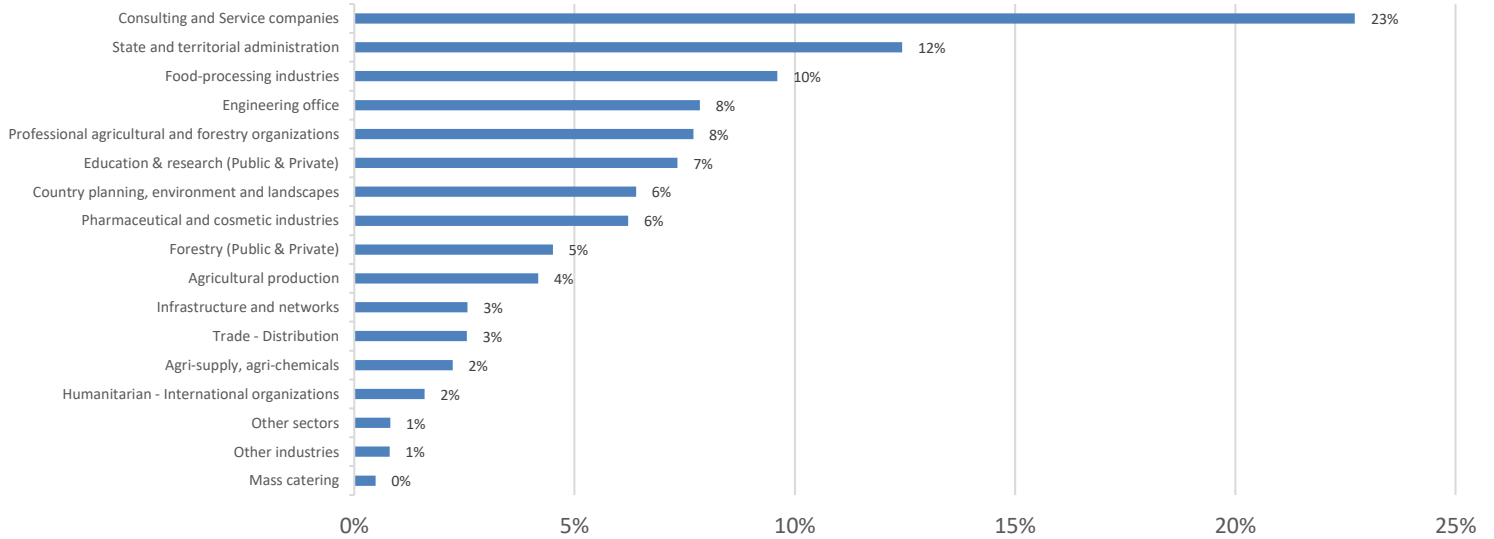

Employment Sectors - Engineers - 2021, 2022 & 2023 Graduates