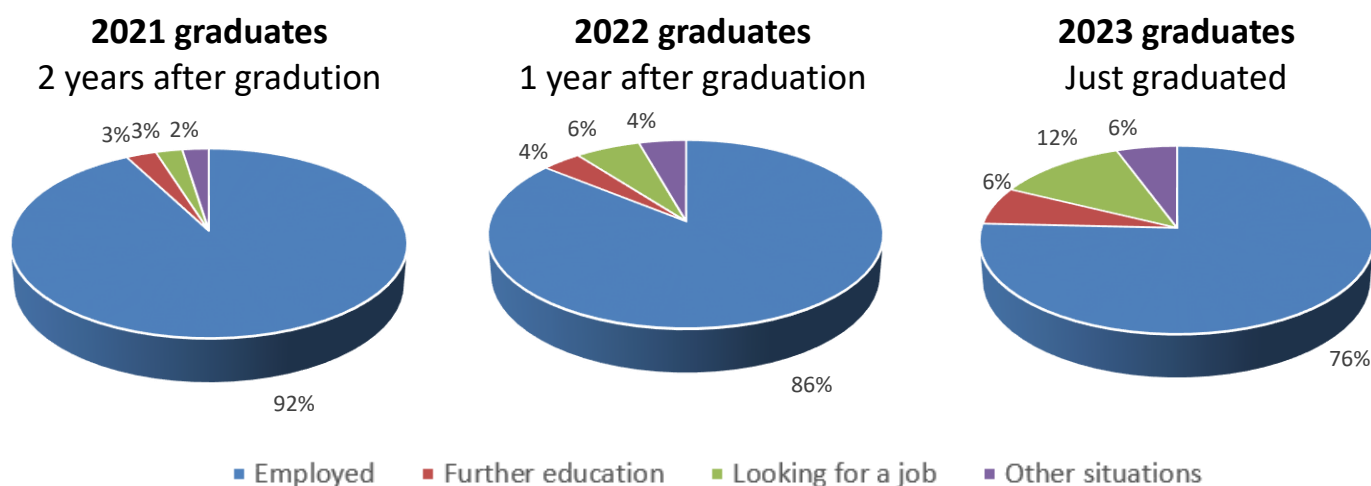

Profile of the interviewees

- Out of 1,198 graduates, 920 have answered the survey, which shows an average participation rate of 77%.
- Among the interviewees, 65 % are women; women represent 64% of the graduates.

Situation

Job characteristics

- Contract signed before leaving school
- Less than two months after looking for work
- From 2 to less than 4 months
- From 4 to less than 6 months
- 6 months or more

All classes	%
Paris area	49%
Other French regions	45%
Abroad	6%