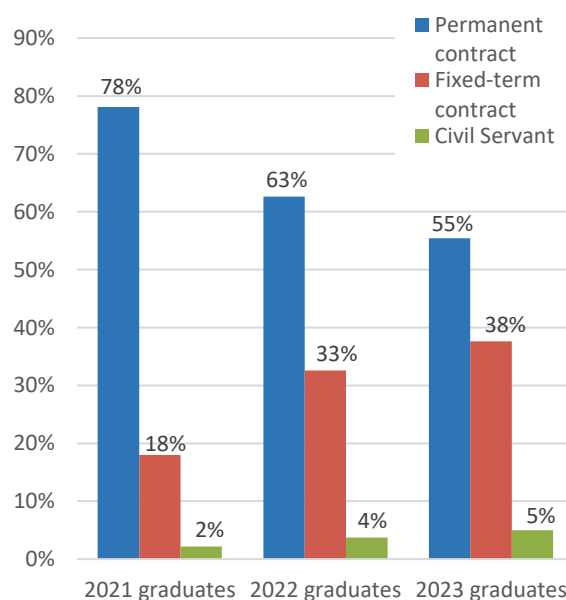

Profile of the interviewees

- Out of 1,198 graduates, 920 have answered the survey, which shows an average participation rate of 77%.
- Among the interviewees, 65 % are women; women represent 64% of the graduates.

Situation

Job characteristics

- Contract signed before leaving school
- Less than two months after looking for work
- From 2 to less than 4 months
- From 4 to less than 6 months
- 6 months or more

All classes	%
Paris area	49%
Other French regions	45%
Abroad	6%