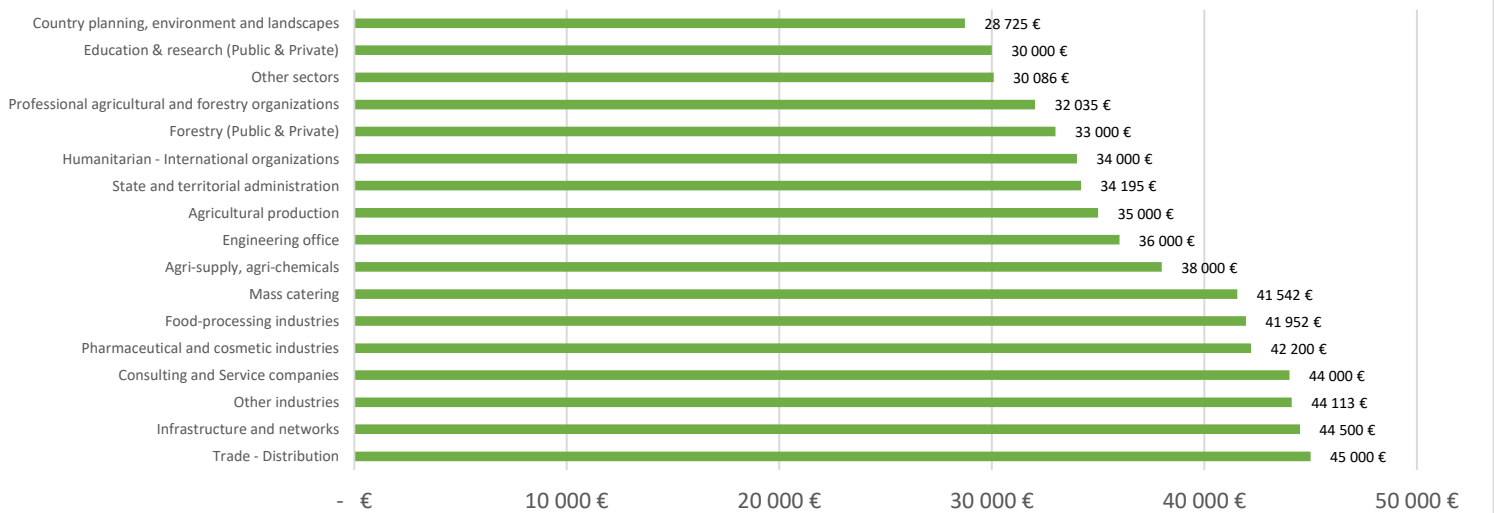

Situation

Job characteristics

- Contract signed before leaving school
- Less than two months after looking for work
- From 2 to less than 4 months
- From 4 to less than 6 months
- 6 months or more

All classes	%
Paris area	49%
Other French regions	45%
Abroad	6%

Employment Sectors - Engineers - 2021, 2022 & 2023 Graduates

Salaries

Median Annual Gross Salary (with bonus) by Sector in France - Engineers - 2021, 2022 & 2023

Median Annual Gross Salary (with bonus) by Function in France - Engineers - 2021, 2022 & 2023