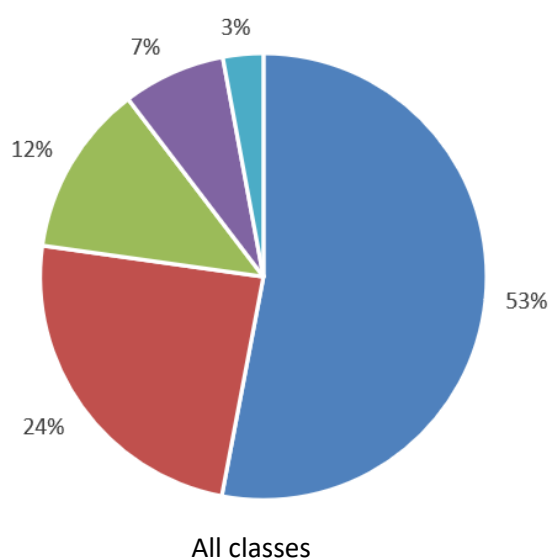

Profile of the interviewees

- Out of 1,198 graduates, 920 have answered the survey, which shows an average participation rate of 77%.
- Among the interviewees, 65 % are women; women represent 64% of the graduates.

Situation

Job characteristics

- Contract signed before leaving school
- Less than two months after looking for work
- From 2 to less than 4 months
- From 4 to less than 6 months
- 6 months or more

All classes	%
Paris area	49%
Other French regions	45%
Abroad	6%